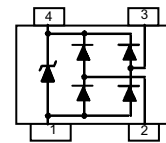

Part Number	Max Continuous Operating Voltage	Type Trigger Voltage@ 8KV	Type Clamping Voltage@ 8KV	Max Leakage Current@Max VDC	MAX Cj@VR=0V,f=1MHZ	Package Type	Internal Diagram
	(V)	(V)	(V)	(nA)	(pF)		
MLESD08A-2510	8	300	15	10	TYP 0.15	2510	Fig.16
MLESD12A-0402	12	300	20	10	TYP 0.15	0402	Fig.15
MLESD24B-0603	24	500	36	10	TYP 0.15	0603	Fig.15

Fig.6

Fig.7

Fig.8

Fig.9

Fig.10

Fig.11

Fig.12

Fig.13

Fig.14

Fig.15

Fig.16