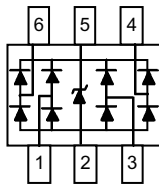

Part Number	Max Continuous Operating Voltage	Type Trigger Voltage@ 8KV	Type Clamping Voltage@ 8KV	Max Leakage Current@Max VDC	MAX Cj@VR=0V,f=1MHZ	Package Type	Internal Diagram
	(V)	(V)	(V)	(nA)	(pF)		
MLESD08A-2510	8	300	15	10	TYP 0.15	2510	Fig.16
MLESD12A-0402	12	300	20	10	TYP 0.15	0402	Fig.15
MLESD24B-0603	24	500	36	10	TYP 0.15	0603	Fig.15

Fig.6

Fig.7

Fig.8

Fig.9

Fig.10

Fig.11

Fig.12

Fig.13

Fig.14

Fig.15

Fig.16